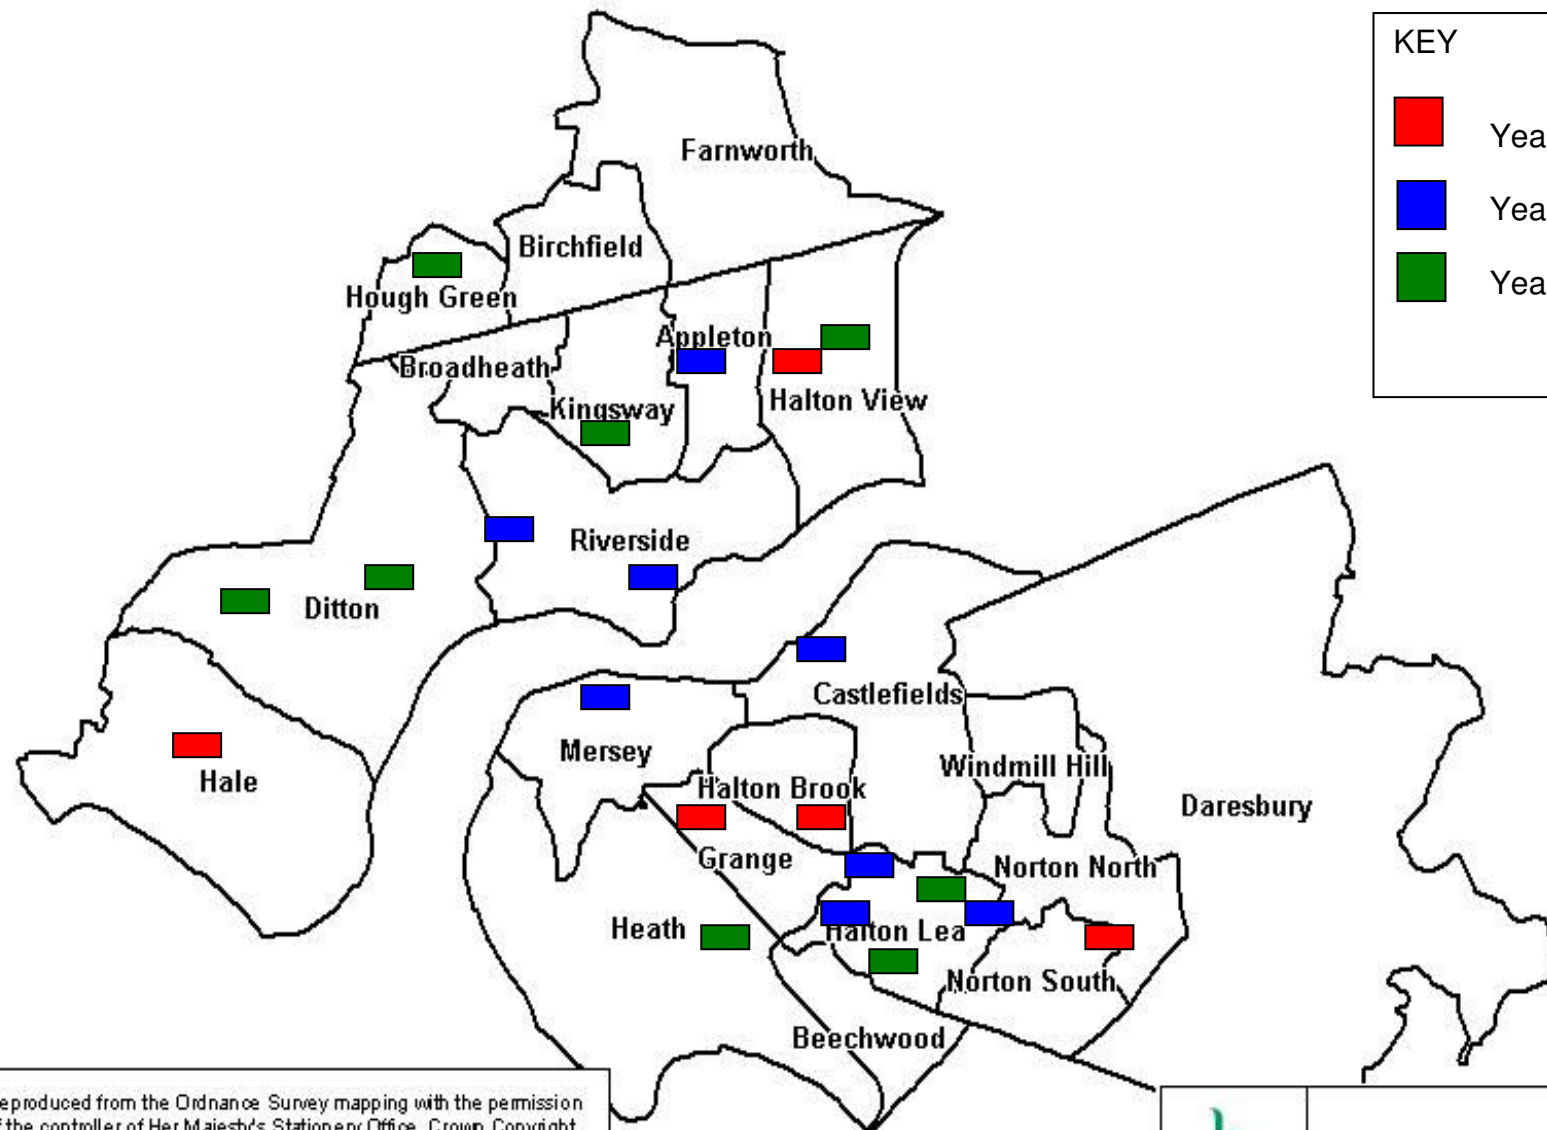

Playbuilder Projects Yr 1 – Yr 3 Sites Map

APPENDIX 5

KEY

-  Year 1 Sites
-  Year 2 Sites
-  Year 3 Sites

Reproduced from the Ordnance Survey mapping with the permission of the controller of Her Majesty's Stationery Office. Crown Copyright. Unauthorised reproduction infringes Crown Copyright and may lead to prosecution or civil proceedings. Halton Borough Council Licence Number 100018552 2006

Produced by Research & Intelligence team, Halton Borough Council, 2007